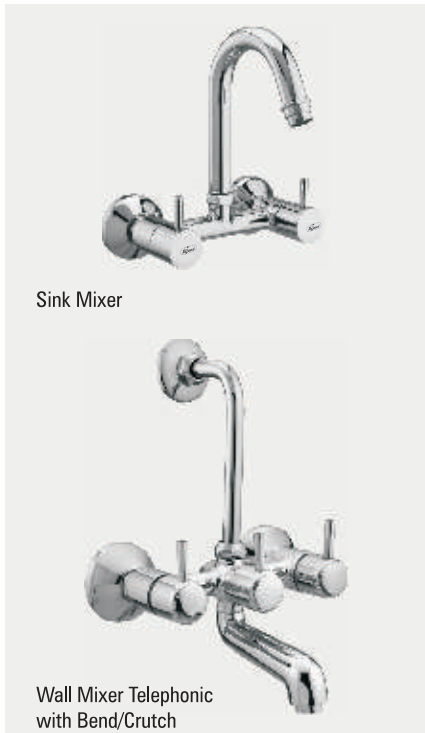

Bib Cock Long Body

Bib Cock Two Way

Sink Mixer

Wall Mixer Telephonic with Bend/Crutch

S.No	PRODUCT DESCRIPTION	MRP IN ₹
1	Bib Cock	1240/-
2	Pillar Cock	1417/-
3	Angle Cock	1186/-
4	Long Body	1554/-
5	Concealed Stop Cock 15mm Pipe System	1315/-
6	Concealed Stop Cock 20mm Pipe System	1367/-
7	Sink Cock	1933/-
8	Swan Neck	2152/-
9	2 in 1 Bib Cock	2660/-
10	2 in 1 Angle Cock	1487/-
11	Wall Mixer	6267/-
12	Wall Mixer 3 in 1	6992/-
13	Center Hole Basin Mixer	5140/-
14	Pillar Cock High Neck	2500/-
15	Nozzle Bib Cock	1550/-
16	Long Nose	----
17	Flush Cock	2940/-
18	Stop Cock ½"	----
19	Stop Cock ¾"	----
20	Sink Mixer	5040/-
21	Wall Mixer Non Telephonic	5100/-
22	Concealed Stop Cock 20mm (ISI)	1302/-