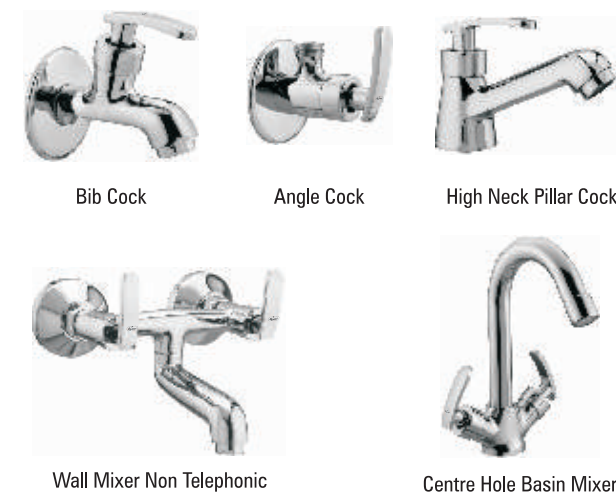

Sink Mixer

Wall Mixer 3 in 1
with Bend/Crutch

Bib Cock

Angle Cock

Flush Cock

Bib Cock Two Way

Pillar Cock

Divertor

Bib Cock Long Body

NANO collection

½" Quarter Turn with Wall Flange

S.No	PRODUCT DESCRIPTION	MRP IN ₹
1	Bib Cock	828/-
2	Pillar Cock	973/-
3	Angle Cock	703/-
4	Long Body	990/-
5	Concealed Stop Cock 15mm Pipe System	991/-
6	Concealed Stop Cock 20mm Pipe System	991/-
7	Sink Cock	1410/-
8	Swan Neck	1495/-
9	2 in 1 Bib Cock	1484/-
10	2 in 1 Angle Cock	1376/-
11	Wall Mixer	3960/-
12	Wall Mixer 3 in 1	4657/-
13	Center Hole Basin Mixer	2696/-
14	Pillar Cock High Neck	1227/-
15	Nozzle Bib Cock	930/-
16	Flush Cock	2033/-
17	Stop Cock ½"	850/-
18	Stop Cock ¾"	900/-
19	Sink Mixer	3293/-
20	Wall Mixer Non Telephonic	3293/-
21	Concealed Stop Cock 20mm (ISI)	1309/-

Sink Mixer

Wall Mixer Telephonic
with Bend/Crutch

Bib Cock

Angle Cock

High Neck Pillar Cock

Wall Mixer Non Telephonic

Centre Hole Basin Mixer

Pillar Cock

ARYAN collection

½" Quarter Turn

Sink Mixer

Wall Mixer Telephonic
 with Bend/Crutch

S.No	PRODUCT DESCRIPTION	MRP IN ₹
1	Bib Cock	655/-
2	Pillar Cock	832/-
3	Angle Cock	464/-
4	Long Body	721/-
5	Concealed Stop Cock 15mm Pipe System	918/-
6	Concealed Stop Cock 20mm Pipe System	918/-
7	Sink Cock	1050/-
8	Sink Cock Long Spout	1290/-
9	Swan Neck	1109/-
10	2 in 1 Bib Cock	1094/-
11	2 in 1 Angle Cock	1043/-
12	Wall Mixer without L Bend	3210/-
13	Wall Mixer 3 in 1 without L Bend	3870/-
14	Center Hole Basin Mixer	2080/-
15	Pillar Cock High Neck	----
16	Nozzle Bib Cock	607/-
17	Flush Cock	1147/-
18	Stop Cock ½"	----
19	Stop Cock ¾"	----
20	Sink Mixer	2398/-
21	Wall Mixer Non Telephonic	2498/-