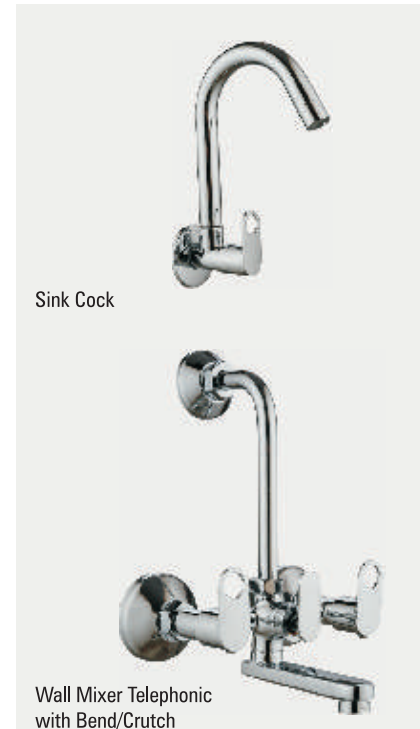

Centre Hole Basin Mixer

ORNAMIX collection

½" Quarter Turn

S.No	PRODUCT DESCRIPTION	MRP IN ₹
1	Bib Cock	523/-
2	Pillar Cock	568/-
3	Angle Cock	405/-
4	Long Body	550/-
5	Concealed Stop Cock 15mm Pipe System	758/-
6	Concealed Stop Cock 20mm Pipe System	758/-
7	Sink Cock	928/-
8	Swan Neck	996/-
9	2 in 1 Bib Cock	990/-
10	2 in 1 Angle Cock	1008/-
11	Wall Mixer without L Bend	2919/-
12	Wall Mixer 3 in 1 without L Bend	3597/-
13	Center Hole Basin Mixer	2080/-
14	Pillar Cock High Neck	----
15	Nozzle Bib Cock	586/-
16	2 in 1 Long Body New	----
17	Flush Cock	1147/-
18	Sink Mixer	2398/-
19	Wall Mixer Non Telephonic	2498/-

Sink Mixer

Wall Mixer Telephonic
with Bend/Crutch

GARNET collection

½" Quarter Turn

Bib Cock

Angle Cock

Concealed Stop Cock

Swan Neck

Sink Cock

Also Available In
This Handle

VIOLET collection

Sink Cock

Wall Mixer Telephonic
with Bend/Crutch

Bib Cock

Angle Cock

Concealed Stop Cock

Swan Neck

SILK collection

ONYX collection

Also Available In This Handle

Swan Neck

AQUA
 collection

1/2" Quarter Turn

Sink Cock