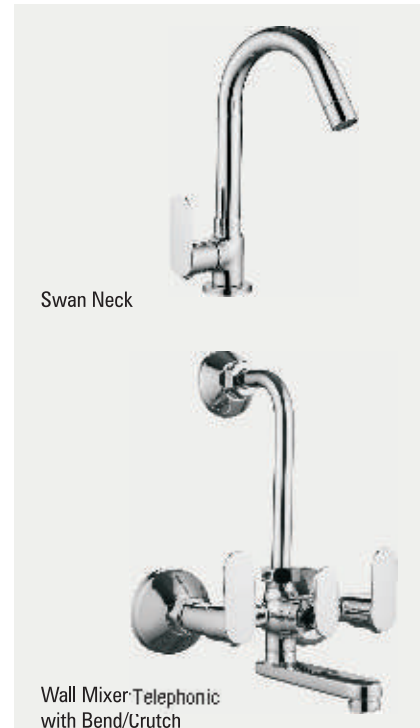

ARYAN collection

½" Quarter Turn

Sink Mixer

Wall Mixer Telephonic
 with Bend/Crutch

S.No	PRODUCT DESCRIPTION	MRP IN ₹
1	Bib Cock	655/-
2	Pillar Cock	832/-
3	Angle Cock	464/-
4	Long Body	721/-
5	Concealed Stop Cock 15mm Pipe System	918/-
6	Concealed Stop Cock 20mm Pipe System	918/-
7	Sink Cock	1050/-
8	Sink Cock Long Spout	1290/-
9	Swan Neck	1109/-
10	2 in 1 Bib Cock	1094/-
11	2 in 1 Angle Cock	1043/-
12	Wall Mixer without L Bend	3210/-
13	Wall Mixer 3 in 1 without L Bend	3870/-
14	Center Hole Basin Mixer	2080/-
15	Pillar Cock High Neck	----
16	Nozzle Bib Cock	607/-
17	Flush Cock	1147/-
18	Stop Cock ½"	----
19	Stop Cock ¾"	----
20	Sink Mixer	2398/-
21	Wall Mixer Non Telephonic	2498/-

Bib Cock Long Body

Angle Cock

Concealed Stop Cock

Also Available In
 This Handle

Swan Neck

Pillar Cock

OPAL collection

½" Quarter Turn

Swan Neck

Wall Mixer Telephonic
 with Bend/Crutch

S.No	PRODUCT DESCRIPTION	MRP IN ₹
1	Bib Cock	550/-
2	Pillar Cock	714/-
3	Angle Cock	444/-
4	Long Body	701/-
5	Concealed Stop Cock 15mm Pipe System	897/-
6	Concealed Stop Cock 20mm Pipe System	897/-
7	Sink Cock	1035/-
8	Sink Cock Long Spout	1275/-
9	Swan Neck	1087/-
10	2 in 1 Bib Cock	1074/-
11	2 in 1 Angle Cock	1022/-
12	Wall Mixer without L Bend	3168/-
13	Wall Mixer 3 in 1 without L Bend	3827/-
14	Center Hole Basin Mixer	2080/-
15	Pillar Cock High Neck	----
16	Nozzle Bib Cock	586/-
17	Bib Cock Washing Machine	586/-
18	Flush Cock	1147/-
19	Stop Cock ½"	----
20	Stop Cock ¾"	----
21	Sink Mixer	2398/-
22	Wall Mixer Non Telephonic	2498/-

Bib Cock

Bib Cock Long Body

Angle Cock

Concealed Stop Cock

Nozzle Bib Cock

Washing Machine Tap

Sink Cock
Long Spout

FUSION collection