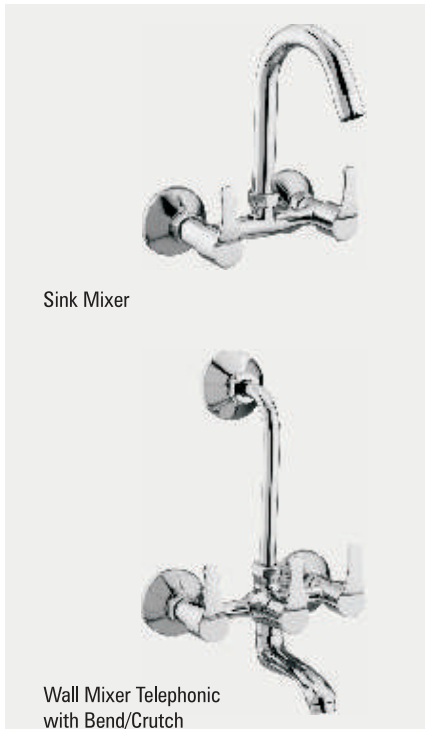

Sink Mixer

Wall Mixer 3 in 1
with Bend/Crutch

Bib Cock

Bib Cock Long Body

Angle Cock

Flush Cock

Angle Cock Two Way

Pillar Cock

Centre Hole Basin Mixer

PHONIX collection

½" Quarter Turn

S.No	PRODUCT DESCRIPTION	MRP IN ₹
1	Bib Cock	523/-
2	Pillar Cock	568/-
3	Angle Cock	405/-
4	Long Body	550/-
5	Concealed Stop Cock 15mm Pipe System	758/-
6	Concealed Stop Cock 20mm Pipe System	758/-
7	Sink Cock	928/-
8	Swan Neck	996/-
9	2 in 1 Bib Cock	990/-
10	2 in 1 Angle Cock	1008/-
11	Wall Mixer without L Bend	2919/-
12	Wall Mixer 3 in 1 without L Bend	3597/-
13	Center Hole Basin Mixer	2080/-
14	Flush Cock	1147/-
15	Sink Mixer	2398/-
16	Wall Mixer Non Telephonic	2498/-

Centre Hole Basin Mixer

ORNAMIX collection

½" Quarter Turn

S.No	PRODUCT DESCRIPTION	MRP IN ₹
1	Bib Cock	523/-
2	Pillar Cock	568/-
3	Angle Cock	405/-
4	Long Body	550/-
5	Concealed Stop Cock 15mm Pipe System	758/-
6	Concealed Stop Cock 20mm Pipe System	758/-
7	Sink Cock	928/-
8	Swan Neck	996/-
9	2 in 1 Bib Cock	990/-
10	2 in 1 Angle Cock	1008/-
11	Wall Mixer without L Bend	2919/-
12	Wall Mixer 3 in 1 without L Bend	3597/-
13	Center Hole Basin Mixer	2080/-
14	Pillar Cock High Neck	----
15	Nozzle Bib Cock	586/-
16	2 in 1 Long Body New	----
17	Flush Cock	1147/-
18	Sink Mixer	2398/-
19	Wall Mixer Non Telephonic	2498/-