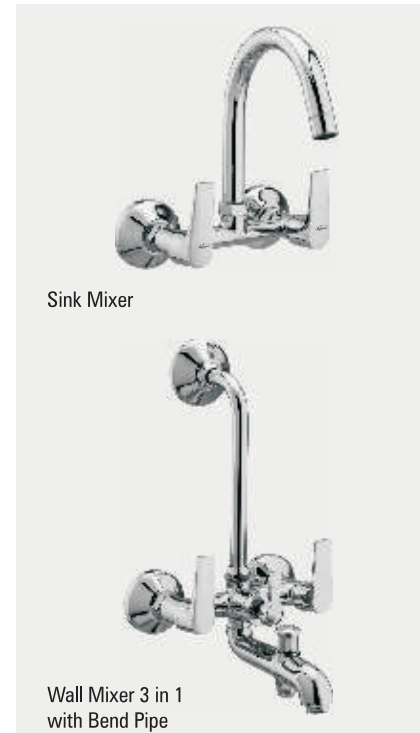

FLORA collection

¾" Quarter Turn with Wall Flange

Sink Mixer

Wall Mixer Telephonic with Bend/Crutch

S.No	PRODUCT DESCRIPTION	MRP IN ₹
1	Bib Cock	1240/-
2	Pillar Cock	1417/-
3	Angle Cock	1186/-
4	Long Body	1554/-
5	Concealed Stop Cock 15mm Pipe System	1315/-
6	Concealed Stop Cock 20mm Pipe System	1367/-
7	Sink Cock	1933/-
8	Swan Neck	2152/-
9	2 in 1 Bib Cock	2660/-
10	2 in 1 Angle Cock	1487/-
11	Wall Mixer	6267/-
12	Wall Mixer 3 in 1	6992/-
13	Center Hole Basin Mixer	5140/-
14	Pillar Cock High Neck	2500/-
15	Nozzle Bib Cock	1550/-
16	Long Nose	----
17	Flush Cock	2940/-
18	Stop Cock ½"	----
19	Stop Cock ¾"	----
20	Sink Mixer	5040/-
21	Wall Mixer Non Telephonic	5100/-
22	Concealed Stop Cock 20mm (ISI)	1302/-

Bib Cock Long Body

Angle Cock

Concealed Stop Cock

Bib Cock Two Way

Single Lever Basin Mixer

Divertor

Centre Hole Basin Mixer

FLOWER collection

½" Quarter Turn with Wall Flange

Sink Mixer

Wall Mixer 3 in 1 with Bend Pipe

S.No	PRODUCT DESCRIPTION	MRP IN ₹
1	Bib Cock	888/-
2	Pillar Cock	1098/-
3	Angle Cock	721/-
4	Long Body	1030/-
5	Concealed Stop Cock 15mm Pipe System	1177/-
6	Concealed Stop Cock 20mm Pipe System	1177/-
7	Sink Cock	1588/-
8	Swan Neck	1710/-
9	2 in 1 Bib Cock	----
10	2 in 1 Angle Cock	1357/-
11	Wall Mixer	4334/-
12	Wall Mixer 3 in 1	5403/-
13	Center Hole Basin Mixer	3439/-
14	Pillar Cock High Neck	----
15	Nozzle Bib Cock	1140/-
16	2 in 1 Long Body	1633/-
17	Flush Cock	2105/-
18	Stop Cock ½"	1055/-
19	Stop Cock ¾"	1131/-
20	Sink Mixer	3539/-
21	Wall Mixer Non Telephonic	3539/-
22	Concealed Stop Cock 20mm (ISI)	1357/-

Bib Cock

Bib Cock Long Body

Angle Cock

Concealed Stop Cock

Bib Cock Two Way

Pillar Cock

Centre Hole
Basin Mixer

PRIME collection