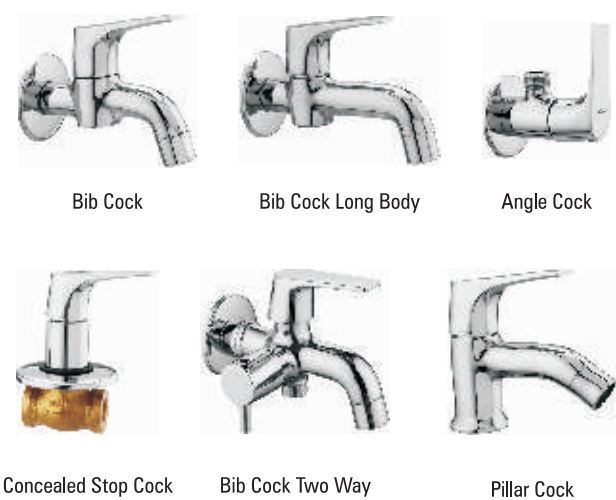

Bib Cock

Bib Cock Long Body

Angle Cock

Concealed Stop Cock

Bib Cock Two Way

Pillar Cock